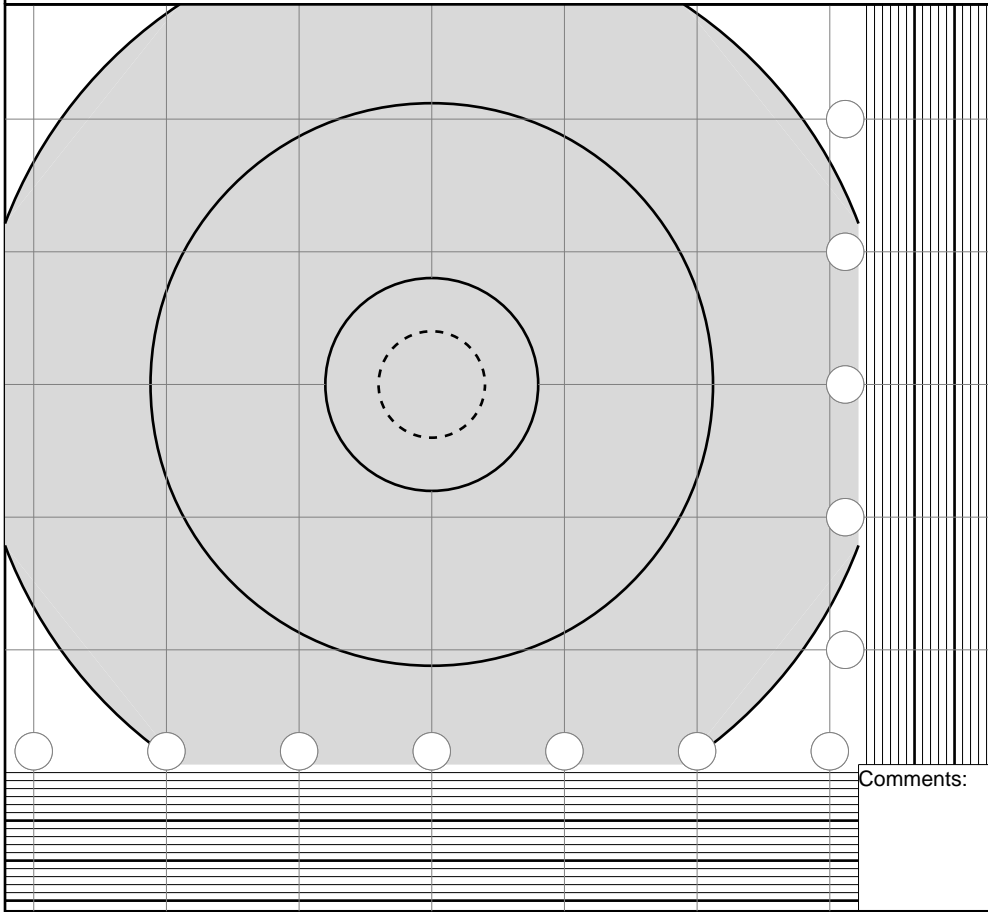

SA SR(new) 300metres

Copyright 2004
Moonstone Systems Ltd.
www.bluebarnacle.com

300m

Sight Radius Correction:

1:0

	Elev	Wind	Call	Score
Date	A	/	/	
Event	B	/	/	
Time	1	/	/	
Place	2	/	/	
Weather	3	/	/	
Light	4	/	/	
Coach	5	/	/	
Rifle	6	/	/	
Ammo	7	/	/	
Foresight	8	/	/	
Rearsight	9	/	/	
Target	10	/	/	
Butt	11	/	/	
	12	/	/	
	13	/	/	
	14	/	/	
	15	/	/	
Score	B/F		Agg.	

Comments:

SA SR(new) 300metres

Copyright 2004
Moonstone Systems Ltd.
www.bluebarnacle.com

300m

Sight Radius Correction:

1:0

	Elev	Wind	Call	Score
Date	A	/	/	
Event	B	/	/	
Time	1	/	/	
Place	2	/	/	
Weather	3	/	/	
Light	4	/	/	
Coach	5	/	/	
Rifle	6	/	/	
Ammo	7	/	/	
Foresight	8	/	/	
Rearsight	9	/	/	
Target	10	/	/	
Butt	11	/	/	
	12	/	/	
	13	/	/	
	14	/	/	
	15	/	/	
Score	B/F		Agg.	