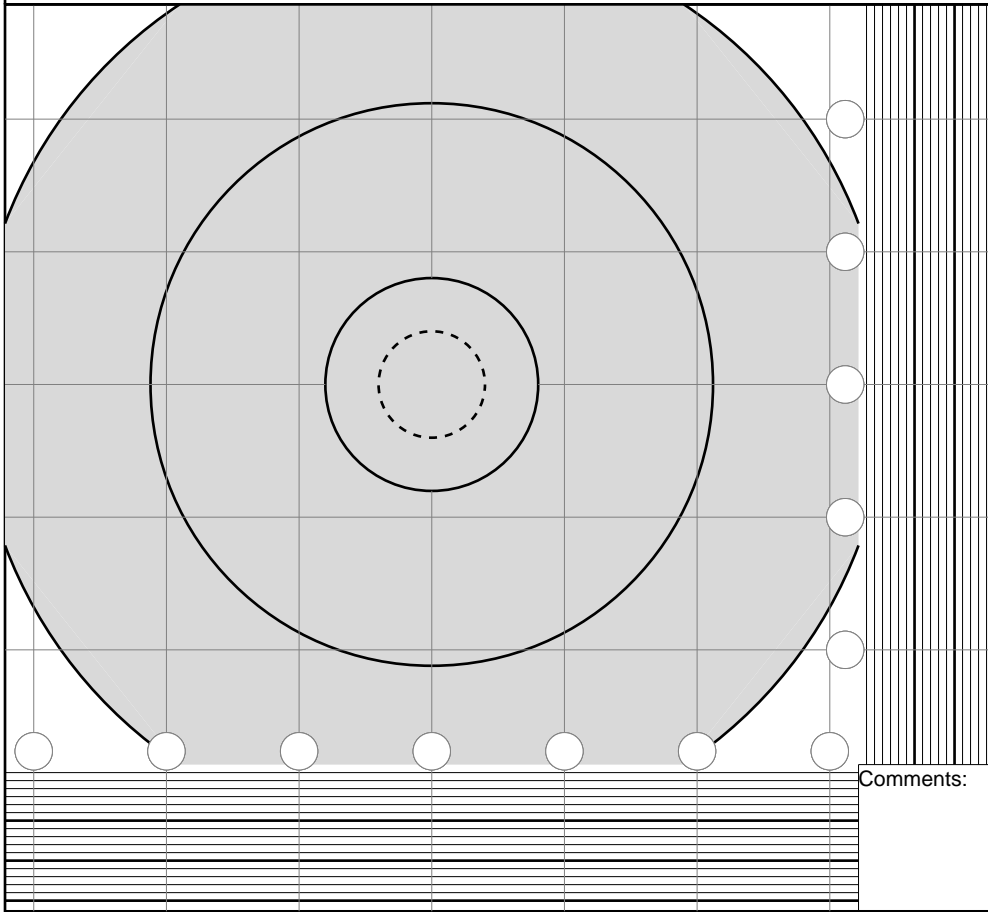

SA SR(new) 300metres

Copyright 2004
Moonstone Systems Ltd.
www.bluebarnacle.com

300m

Sight Radius Correction:

1:0

	Elev	Wind	Call	Score
Date	A	/	/	
Event	B	/	/	
Time	1	/	/	
Place	2	/	/	
Weather	3	/	/	
Light	4	/	/	
Coach	5	/	/	
Rifle	6	/	/	
Ammo	7	/	/	
Foresight	8	/	/	
Rearsight	9	/	/	
Target	10	/	/	
Butt	11	/	/	
	12	/	/	
	13	/	/	
	14	/	/	
	15	/	/	
Score	B/F		Agg.	

Comments:

SA SR(new) 300metres

Copyright 2004
Moonstone Systems Ltd.
www.bluebarnacle.com

300m

Sight Radius Correction:

1:0

	Elev	Wind	Call	Score
Date	A	/	/	
Event	B	/	/	
Time	1	/	/	
Place	2	/	/	
Weather	3	/	/	
Light	4	/	/	
Coach	5	/	/	
Rifle	6	/	/	
Ammo	7	/	/	
Foresight	8	/	/	
Rearsight	9	/	/	
Target	10	/	/	
Butt	11	/	/	
	12	/	/	
	13	/	/	
	14	/	/	
	15	/	/	
Score	B/F		Agg.	